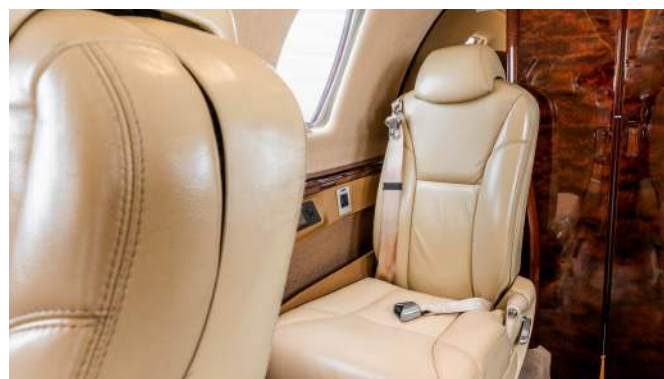

OUR FLEET:

CJ4 N826BM

AIRCRAFT DETAILS

WI-FI

PASSENGERS
8

RANGE
1,900 NM

FORWARD GALLEY
AFT LAVATORY

The CJ4 with registration N826BM is a midsize jet that offers Wi-Fi connectivity, ensuring passengers stay connected during their flight. It comfortably seats up to 8 passengers and includes a forward galley for meal preparations and an aft lavatory for convenience. With a range of 1,900 miles, the CJ4 is perfect for medium-range journeys, delivering a sophisticated and efficient travel experience.

AMENITIES

- » Wi-fi
- » Full Service galley
- » Private lavatory
- » Modern entertainment systems

CJ4

N826BM